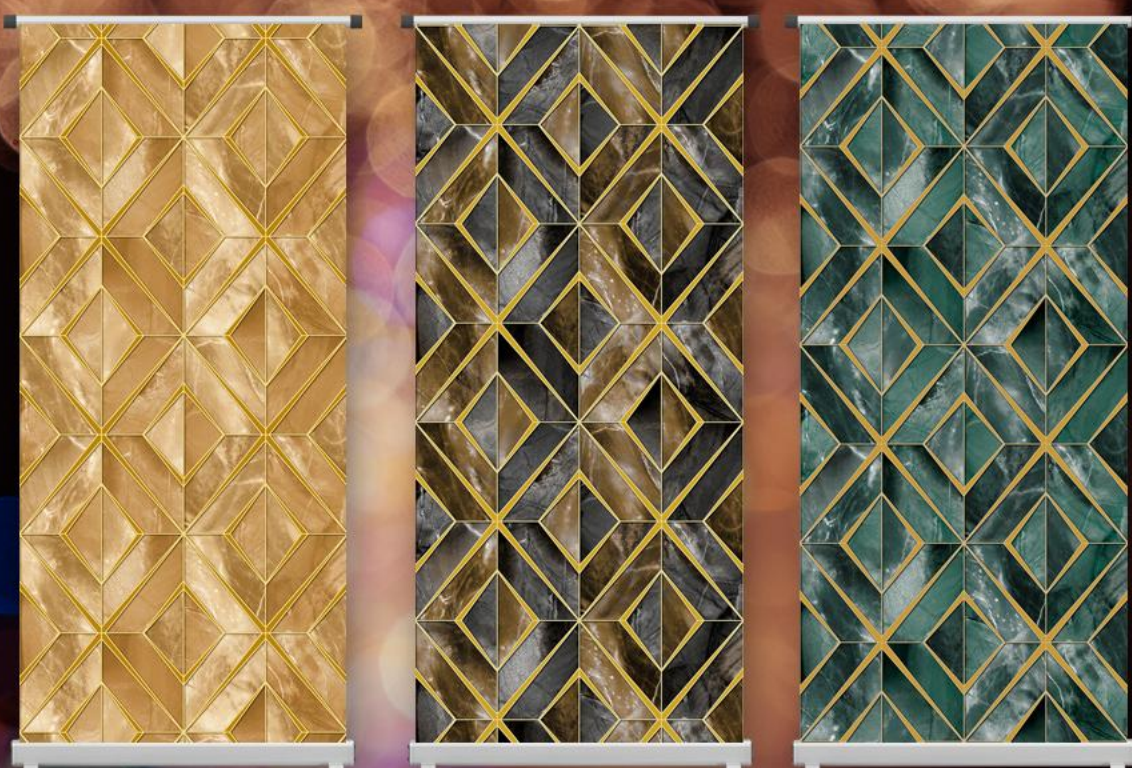

**RAGA**

RAGA

Metallic wallpaper usually gives people a sense of solemnity, generosity and resplendence. It is very suitable for occasions with strong atmosphere, such as public entertainment places such as singing halls, hotels, bars, or living room space. Its shiny and noble texture is mixed with plain paper. It is mainly used on the main wall of the living room.

**RG7021**

**RG7022**

**RG7023**

**RG7024**

Metallic wallpaper usually gives people a sense of solemnity, generosity and splendence. It is very suitable for occasions with strong atmosphere, such as public entertainment places such as singing halls, hotels, bars, or living room space. Its shiny and noble texture is mixed with plain paper. It is mainly used on the main wall of the living room.

**RG7025**

**RG7026**

**RG7027**

**RG7028**

**RG7029**

**RAGGA**

Metallic wallpaper usually gives people a sense of solemnity, generosity and resplendence. It is very suitable for occasions with strong atmosphere, such as public entertainment places such as singing halls, hotels, bars, or living room space. Its shiny and noble texture is mixed with plain paper. It is mainly used on the main wall of the living room.

**RG7030**

**RG7031**

**RG7032**

**RG7033**

**RG7034**

**RAGGA**

Metallic wallpaper usually gives people a sense of solemnity, generosity and resplendence. It is very suitable for occasions with strong atmosphere, such as public entertainment places such as singing halls, hotels, bars, or living room space. Its shiny and noble texture is mixed with plain paper. It is mainly used on the main wall of the living room.