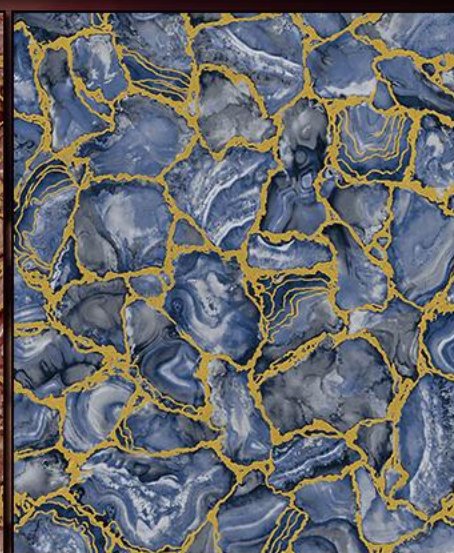

**RG7049**

**RG7050**

**RG7051**

**RG7052**

**RG7053**

**RAGA**

Metallic wallpaper usually gives people a sense of solemnity, generosity and resplendence. It is very suitable for occasions with strong atmosphere, such as public entertainment places such as singing halls, hotels, bars, or living room space. Its shiny and noble texture is mixed with plain paper. It is mainly used on the main wall of the living room.

**RG7054**

**RG7055**

**RG7056**

**RG7057**

Metallic wallpaper usually gives people a sense of solemnity, generosity and resplendence. It is very suitable for occasions with strong atmosphere, such as public entertainment places such as singing halls, hotels, bars, or living room space. Its shiny and noble texture is mixed with plain paper. It is mainly used on the main wall of the living room.

**RG7058**

**RG7059**

**RG7060**

**RG7061**

Metallic wallpaper usually gives people a sense of solemnity, generosity and resplendence. It is very suitable for occasions with strong atmosphere, such as public entertainment places such as singing halls, hotels, bars, or living room space. Its shiny and noble texture is mixed with plain paper. It is mainly used on the main wall of the living room.