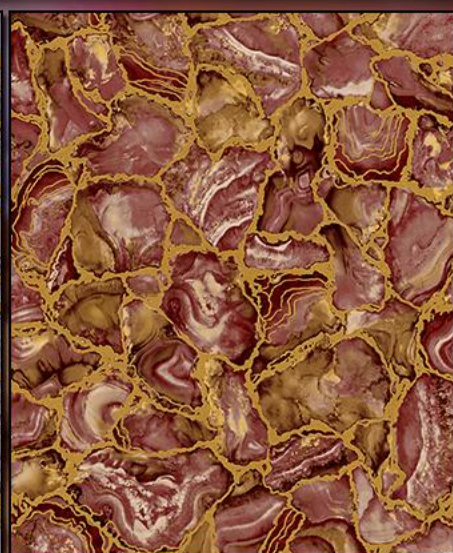

**RG7044**

**RG7045**

**RG7046**

**RG7047**

**RG7048**

**RAGGA**

Metallic wallpaper usually gives people a sense of solemnity, generosity and resplendence. It is very suitable for occasions with strong atmosphere, such as public entertainment places such as singing halls, hotels, bars, or living room space. Its shiny and noble texture is mixed with plain paper. It is mainly used on the main wall of the living room.

**RG7049**

**RG7050**

**RG7051**

**RG7052**

**RG7053**

**RAGA**

Metallic wallpaper usually gives people a sense of solemnity, generosity and resplendence. It is very suitable for occasions with strong atmosphere, such as public entertainment places such as singing halls, hotels, bars, or living room space. Its shiny and noble texture is mixed with plain paper. It is mainly used on the main wall of the living room.

**RG7054**

**RG7055**

**RG7056**

**RG7057**

Metallic wallpaper usually gives people a sense of solemnity, generosity and resplendence. It is very suitable for occasions with strong atmosphere, such as public entertainment places such as singing halls, hotels, bars, or living room space. Its shiny and noble texture is mixed with plain paper. It is mainly used on the main wall of the living room.

**RG7058**

**RG7059**

**RG7060**

**RG7061**

Metallic wallpaper usually gives people a sense of solemnity, generosity and resplendence. It is very suitable for occasions with strong atmosphere, such as public entertainment places such as singing halls, hotels, bars, or living room space. Its shiny and noble texture is mixed with plain paper. It is mainly used on the main wall of the living room.